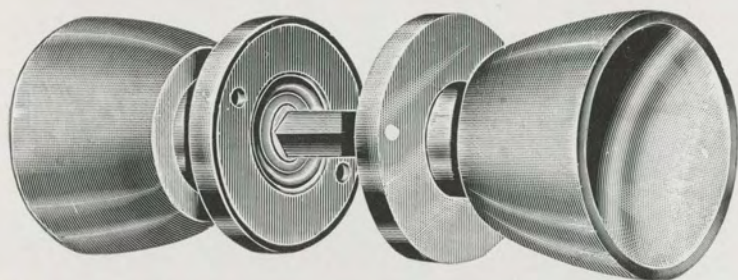

GUARNITURE A POMOLO
LOCK - FURNITURE WITH KNOBS

ALLUMINIO ANODIZZATO
ANODIZED ALUMINIUM

Art. 0504 - 053 - 054

Pomolo
Knob
mm. 50