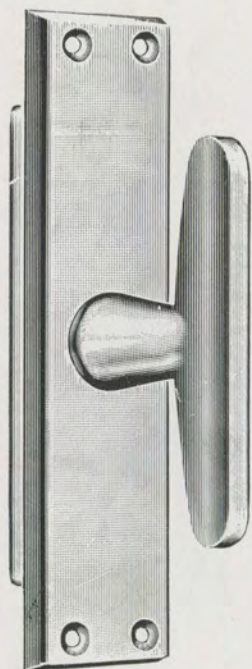

Art. 0105

Maniglia   Placca
Handle   Plate

mm. 110   mm. 150